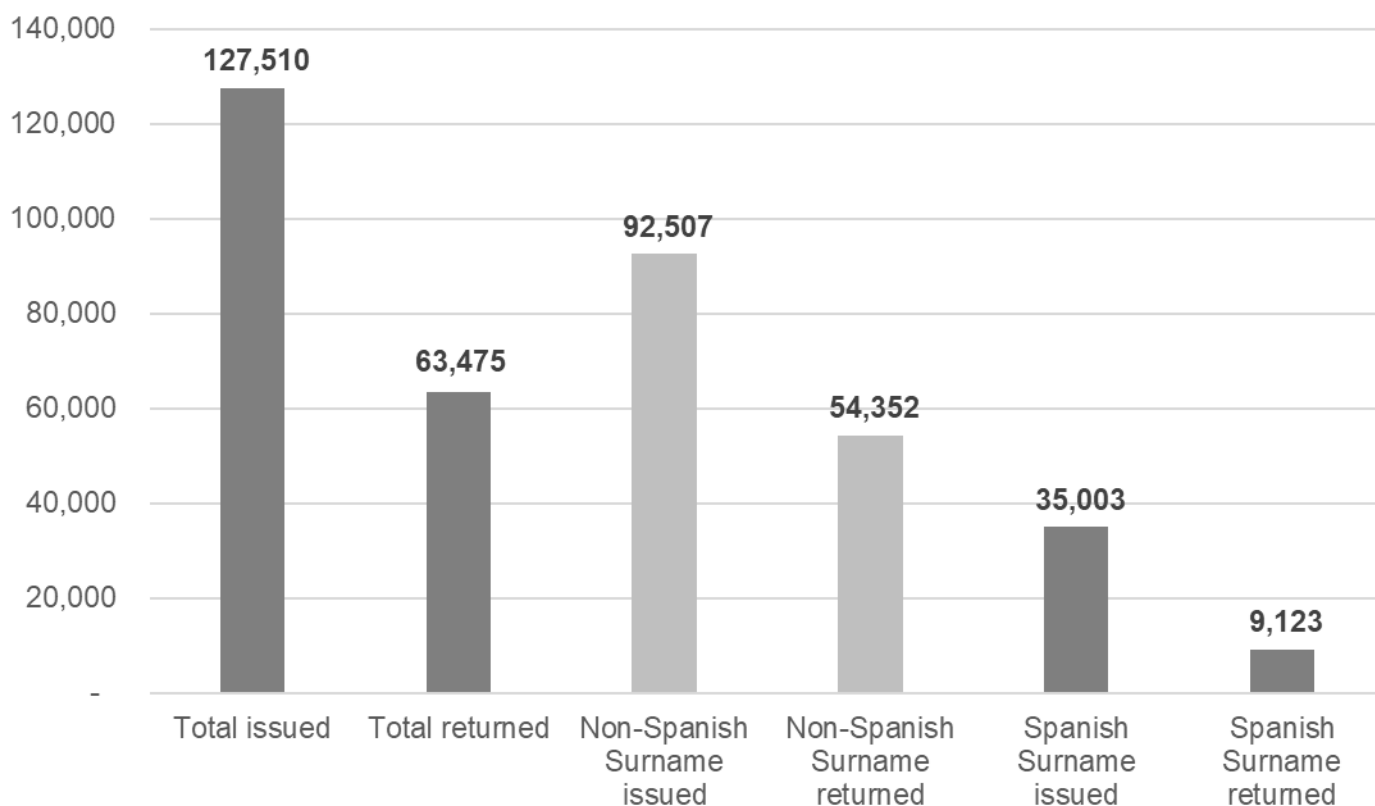

Yakima County Voter Participation by Surname General Election 2022

Voter participation by district:

District	Total issued	Total returned	%	Spanish Surname issued	Spanish Surname returned	%
13th Legislative District	19,261	11,933	62%	2,208	714	32%
14th Legislative District	70,616	36,606	52%	15,294	4,006	26%
15th Legislative District	37,441	14,925	40%	15,485	3,616	23%
Commisioner District 1	57,312	35,870	63%	6,708	2,219	33%
Commisioner District 2	36,318	15,506	43%	10,673	2,468	23%
Commisioner District 3	33,688	12,087	36%	15,606	3,648	23%
City of Selah	4,665	2,716	58%	506	139	27%
East Valley SD	11,172	6,646	59%	1,945	666	34%
Mabton SD	1,230	433	35%	698	183	26%
Union Gap SD	1,692	702	41%	512	117	23%
Countywide	127,510	63,475	50%	35,003	9,123	26%